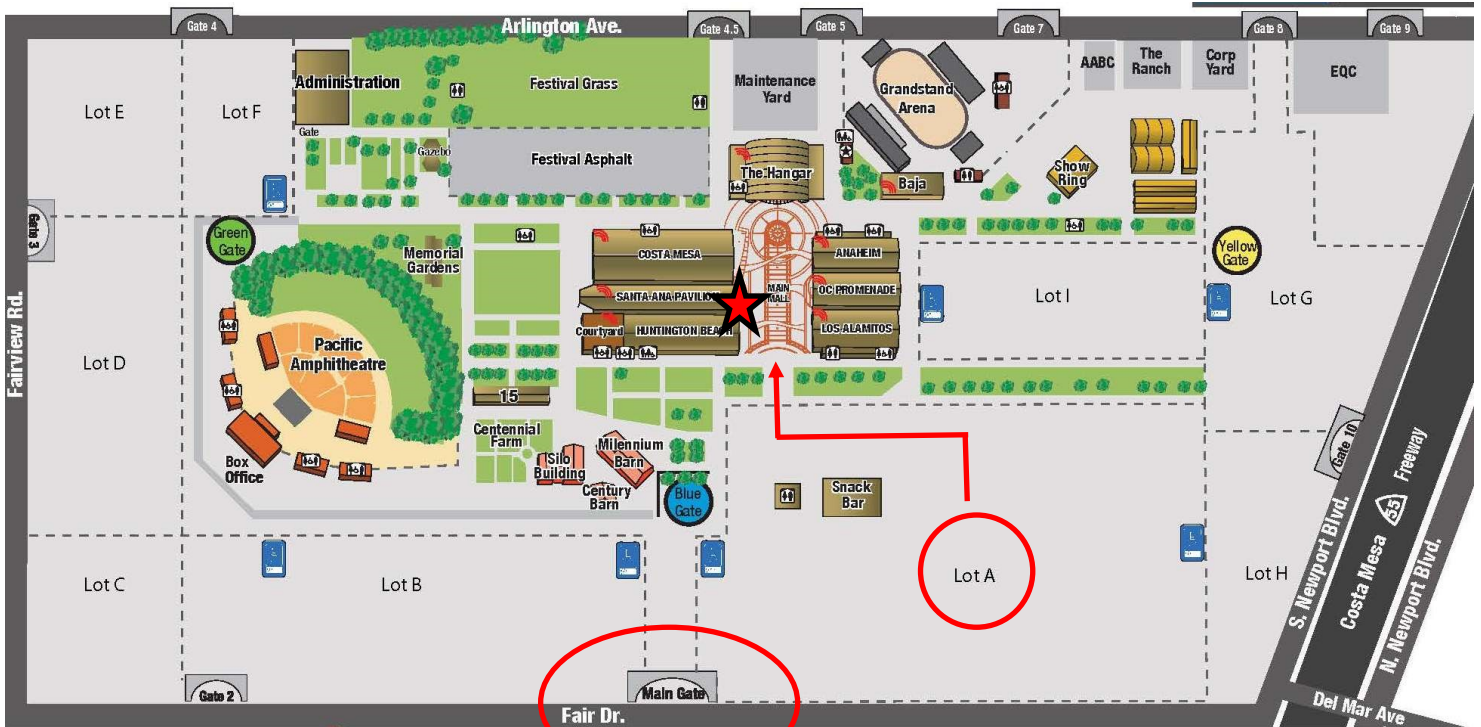

# MAP TO THE ORANGE COUNTY FAIR & EVENT CENTER

## ★ Huntington Beach Building

88 Fair Drive  
Costa Mesa, CA 92626

### ENTER AT MAIN GATE

Off Fair Drive  
Part in Lot A